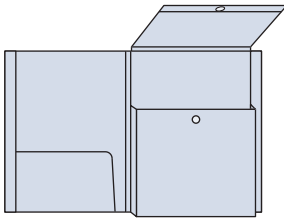

Presentation Folders

1223 Style
9" x 12". Two 3 1/2" pockets fold up and lock into 2" wide reinforced sides. Ships flat.

9442 Style
9 1/2" x 11 3/4" with one 4 1/2" high, 3/8" capacity box pocket, glued two sides. Half moon front flap.

9533 Style
9 3/4" x 11 3/4" with one 4" wide vertical pocket. Back panel is 3/4" wider than front cover to provide a 3/4" tab extension.

9530 Style
9" X 12" with one 4 1/2" horizontal pocket and one 8" high, 5/8" box pocket plus fold down flap. 3/4" tab extension on back panel.

604 Style
9" x 12" with one glued 4 1/2" pocket and one pocket on 4 1/2" flap plus velcro closure.

1120 Style
9" x 12" X 1/4" with two 5" pockets inside. Full envelope pocket on outside back.

9469 Style
9" x 11 1/2" with one angled pocket on inside back cover.