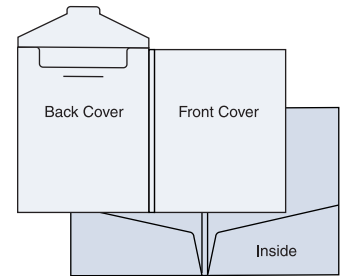

Presentation Folders

1223 Style
9" x 12". Two 3 1/2" pockets fold up and lock into 2" wide reinforced sides. Ships flat.

9442 Style
9 1/2" x 11 3/4" with one 4 1/2" high, 3/8" capacity box pocket, glued two sides. Half moon front flap.

9533 Style
9 3/4" x 11 3/4" with one 4" wide vertical pocket. Back panel is 3/4" wider than front cover to provide a 3/4" tab extension.

9530 Style
9" X 12" with one 4 1/2" horizontal pocket and one 8" high, 5/8" box pocket plus fold down flap. 3/4" tab extension on back panel.

604 Style
9" x 12" with one glued 4 1/2" pocket and one pocket on 4 1/2" flap plus velcro closure.

1120 Style
9" x 12" X 1/4" with two 5" pockets inside. Full envelope pocket on outside back.

9469 Style
9" x 11 1/2" with one angled pocket on inside back cover.

9192 Style
9" x 12" with 4" horizontal pocket and 4 1/2" wide vertical pocket.

9512 Style
9" x 12" with one 4 1/4" wide, 1/2" capacity vertical box pocket.

9472 Style
9" x 12" with one 4" high, 3/8" box pocket and one 4" high flat pocket.