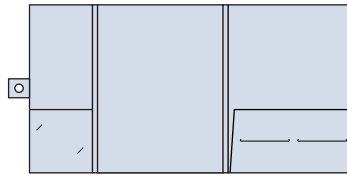

Presentation Folders

1223 Style
9" x 12". Two 3 1/2" pockets fold up and lock into 2" wide reinforced sides. Ships flat.

9442 Style
9 1/2" x 11 3/4" with one 4 1/2" high, 3/8" capacity box pocket, glued two sides. Half moon front flap.

9533 Style
9 3/4" x 11 3/4" with one 4" wide vertical pocket. Back panel is 3/4" wider than front cover to provide a 3/4" tab extension.

9530 Style
9" X 12" with one 4 1/2" horizontal pocket and one 8" high, 5/8" box pocket plus fold down flap. 3/4" tab extension on back panel.

604 Style
9" x 12" with one glued 4 1/2" pocket and one pocket on 4 1/2" flap plus velcro closure.

1120 Style
9" x 12" X 1/4" with two 5" pockets inside. Full envelope pocket on outside back.

9469 Style
9" x 11 1/2" with one angled pocket on inside back cover.