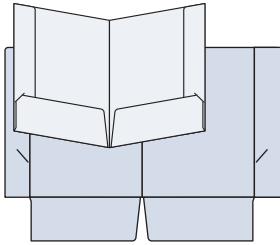

Presentation Folders

1223 Style
9" x 12". Two 3 1/2" pockets fold up and lock into 2" wide reinforced sides. Ships flat.

9442 Style
9 1/2" x 11 3/4" with one 4 1/2" high, 3/8" capacity box pocket, glued two sides. Half moon front flap.

9533 Style
9 3/4" x 11 3/4" with one 4" wide vertical pocket. Back panel is 3/4" wider than front cover to provide a 3/4" tab extension.

9530 Style
9" X 12" with one 4 1/2" horizontal pocket and one 8" high, 5/8" box pocket plus fold down flap. 3/4" tab extension on back panel.

604 Style
9" x 12" with one glued 4 1/2" pocket and one pocket on 4 1/2" flap plus velcro closure.

1120 Style
9" x 12" X 1/4" with two 5" pockets inside. Full envelope pocket on outside back.

9469 Style
9" x 11 1/2" with one angled pocket on inside back cover.

9192 Style
9" x 12" with 4" horizontal pocket and 4 1/2" wide vertical pocket.

9512 Style
9" x 12" with one 4 1/4" wide, 1/2" capacity vertical box pocket.

9472 Style
9" x 12" with one 4" high, 3/8" box pocket and one 4" high flat pocket.