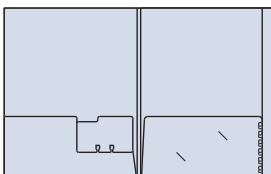

9533 Style
9 3/4" x 11 3/4" with one 4" wide vertical pocket. Back panel is 3/4" wider than front cover to provide a 3/4" tab extension.

9530 Style
9" X 12" with one 4 1/2" horizontal pocket and one 8" high, 5/8" box pocket plus fold down flap. 3/4" tab extension on back panel.

604 Style
9" x 12" with one glued 4 1/2" pocket and one pocket on 4 1/2" flap plus velcro closure.

1120 Style
9" x 12" X 1/4" with two 5" pockets inside. Full envelope pocket on outside back.

9469 Style
9" x 11 1/2" with one angled pocket on inside back cover.

9256 Style
9" x 12" with two full 12" diagonal glued pockets.

9479 Style
9" x 12" with two 8 1/2" high angled pockets.

9529 Style
9" x 12" with two 12" high angled pockets.

1193 Style
9 1/2" x 12" with one 4 1/4" expandable pocket and one 4 1/4" high pocket with detachable Rolodex card.

9192 Style
9" x 12" with 4" horizontal pocket and 4 1/2" wide vertical pocket.

9512 Style
9" x 12" with one 4 1/4" wide, 1/2" capacity vertical box pocket.

9472 Style
9" x 12" with one 4" high, 3/8" box pocket and one 4" high flat pocket.