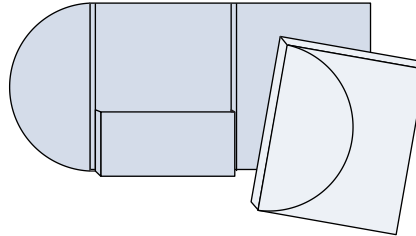

Presentation Folders

1223 Style
9" x 12". Two 3 1/2" pockets fold up and lock into 2" wide reinforced sides. Ships flat.

9442 Style
9 1/2" x 11 3/4" with one 4 1/2" high, 3/8" capacity box pocket, glued two sides. Half moon front flap.

9533 Style
9 3/4" x 11 3/4" with one 4" wide vertical pocket. Back panel is 3/4" wider than front cover to provide a 3/4" tab extension.

9530 Style
9" X 12" with one 4 1/2" horizontal pocket and one 8" high, 5/8" box pocket plus fold down flap. 3/4" tab extension on back panel.

604 Style
9" x 12" with one glued 4 1/2" pocket and one pocket on 4 1/2" flap plus velcro closure.

1120 Style
9" x 12" X 1/4" with two 5" pockets inside. Full envelope pocket on outside back.

9469 Style
9" x 11 1/2" with one angled pocket on inside back cover.

9192 Style
9" x 12" with 4" horizontal pocket and 4 1/2" wide vertical pocket.

9512 Style
9" x 12" with one 4 1/4" wide, 1/2" capacity vertical box pocket.

9472 Style
9" x 12" with one 4" high, 3/8" box pocket and one 4" high flat pocket.